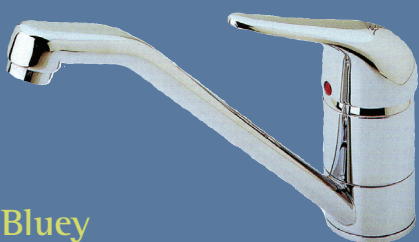

Luna Cast
F17115
Cast spout sink mixer

Nuvola
12117
High Spout

Hera
24113
Chrome sink mixer

Hera Satin
24113Z
Satin finish sink mixer

Hera Vegy
24117
Retractable vegetable spray mixer

6117
Gooseneck mixer with standard valves suitable for low pressure

CH1002

Bluey
29113
Slimline sink mixer

Tap into the latest designs at

www.fiori.com.au

kitchen taps

www.fiori.com.au

Bathroom Taps

Hera
24108
Shower and bath mixer

Hera
24100
Shower and bath divertor mixer

picture to come

Bluey
29118
Slimline swivel basin mixer

Hera
24118
Cast fixed basin mixer

6025
(Not ceramic disk)
Cold water tap with standard valves suitable for low pressure

Bagno
25118
Cast fixed basin mixer

All Ceramic cartridges carry a 5 year Warranty.
All other components and standard valve mixers 12 month Warranty.

Accessories

2159
Bath spout

2136
Fixed shower head

2140
Sliding rail shower set with soap holder