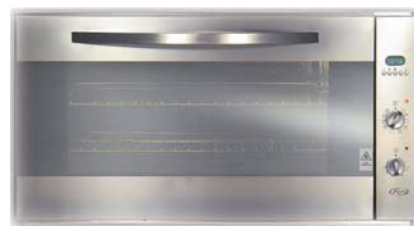

Designed and Manufactured in Italy
Perfect cooking everytime!

F3209

Fan Forced Multifunction Oven

F3209

- Unique *'steam clean'* facility – simple steam and wipe
- Multifunction oven 8 functions
- Non-tilt chromed shelves
- Programmable electronic timer with LED display
- Drop down top element and grill with deep dish grill pan with safety handle and chrome grill grid
- Round rear element
- Start now stop later, start later stop later function
- Concealed bottom element
- Grilling in both ovens
- Thermostatically controlled cooling fan
- Triple glass door – removes easily to assist cleaning. Inner door glasses removable to enable cleaning of viewing window
- Oven light and safety cut out
- Half oven – static option + variable grill with 2 non-tilt chromed shelves
- Stainless steel with bronze mirror glass or white with crystal optic glass

F3214

Fan Forced 90cm Multifunction Under Bench Oven

F3214

- Unique *'steam clean'* facility – simple steam and wipe
- Stainless steel finish
- Multifunction oven 11 functions
- Programmable electronic timer with LED display
- Fan forced and conventional convection cooking
- Fan grilling with deep pan, safety handle and chromed grill grid
- Double glazed door – removes easily to assist cleaning. Inner door glasses removable to enable cleaning of viewing window
- Thermostatically controlled cooling fan
- Cavity cooling system
- Removable door for easy cleaning
- Captive shelf runners for greater safety
- Full width non-tilt chromed shelves

ovens

F3203

Fan Forced Oven

F3203

- Black enamel oven liner
- Fan Forced oven with 3 functions
- 2 non tilt chromed shelves
- 60' minute timer
- Closed door grilling with deep pan with safety handle and chrome grill grid included
- Round rear element
- Oven light and safety overheat cutout
- Triple glass door – removes easily to assist cleaning. Inner door glasses removable to enable cleaning of viewing window
- Thermostatically controlled cooling fan
- Stainless steel or white