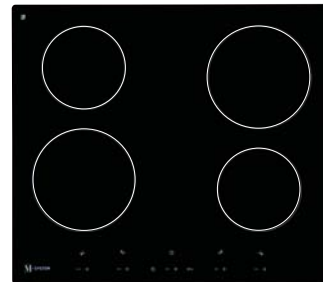

Designed and Manufactured in Italy

Electric Hob

PR404

PR404

- Type: EGO
- "Element on" indicator light
- 2 rapid elements
- 2 normal elements
- Manual knob control
- Stainless steel or white finish

Ceramic Hob

PC4R

PC4R

- Type: Ceramic hi-light
- Hot hob warning light
- Manual knob control
- Operation LED
- Square edge glass
- Rapid response element

Ceramic Hob

PC4E

PC4E

- Type: Ceramic hi-light
- Hot hob warning light
- Electronic sensor controls
- Safety lock
- Timer functions
- Auto "Power off" feature
- Bevelled edge glass
- Rapid response elements

Ceramic Hob

PC5E

PC5E

- Type: Ceramic hi-light
- Hot hob warning light
- Electronic sensor controls
- Safety lock
- Timer functions
- Auto "Power off" feature
- Bevelled edge glass
- 2 dual rapid response elements
- 2 normal rapid response elements