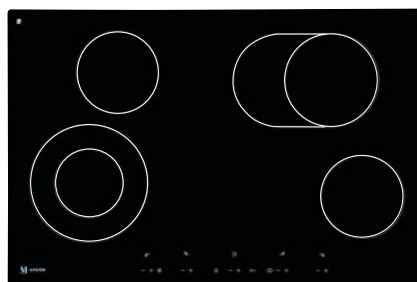

Designed and Manufactured in Italy

Electric Hob

PR404

PR404

- Type: EGO
- "Element on" indicator light
- 2 rapid elements
- 2 normal elements
- Manual knob control
- Stainless steel or white finish

Ceramic Hob

PC4R

PC4R

- Type: Ceramic hi-light
- Hot hob warning light
- Manual knob control
- Operation LED
- Square edge glass
- Rapid response element

Ceramic Hob

PC4E

PC4E

- Type: Ceramic hi-light
- Hot hob warning light
- Electronic sensor controls
- Safety lock
- Timer functions
- Auto "Power off" feature
- Bevelled edge glass
- Rapid response elements

Ceramic Hob

PC5E

PC5E

- Type: Ceramic hi-light
- Hot hob warning light
- Electronic sensor controls
- Safety lock
- Timer functions
- Auto "Power off" feature
- Bevelled edge glass
- 2 dual rapid response elements
- 2 normal rapid response elements