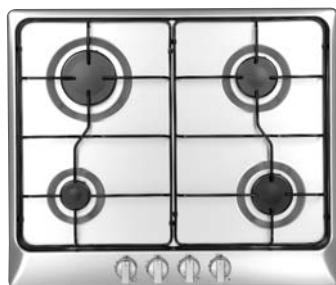

### P44

- 1 simmer, 2 medium, 1 rapid burner
- Automatic electrical ignition to each burner
- Stainless steel or white finish
- Same height trivets for ease of use
- Dished one piece hob for easy cleaning