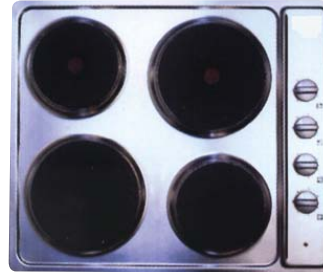

### P64TC-CI

- Electrical ignition
- Stainless steel finish
- Cast iron trivets
- Large professional size cooking area
- Flame failure safety device to all burners
- 1 simmer, 2 medium, 1 rapid burner and 1 WOK burner
- Dished one piece hob for easy cleaning
- Same height trivets for ease of use

gas hobs

HOB SPECIFICATION TABLE

Model	Height (mm)	Width (mm)	Depth (mm)	Power (K/Ws)	Max. Amps	Weight (kgs)	Element and burner ratings
PR402	30	288	510	2.8	15	6	1x1500w rapid; 1x2000w rapid
PR404	30	580	500	6	25	13	1x1000w; 1x1500w : 1x1500w rapid; 1x2000w rapid
PVC2R	50	288	510	2.7	15	6	1x1200w : 1x1800w
PC4R	50	580	510	5.8	25	12	2x1200w : 1x1800w
PC4E	50	580	510	6	25	12	2x1200w : 2x1800w
PC5E	50	770	510	6.8	28	13	2x1200w; 1x2200/1400w : 1x2200/750w; 1x2200/1400w
P44	40	600	510	0.06	<0.5	10	1x4.2mj; 1x12mj : 2x7.3mj; 1x12mj
P44TC	40	600	510	0.06	<0.5	10	2x7.3mj; 1x14.5mk WOK : 1x4.2mj; 1x14.5mk WOK
P54TC	40	750	510	0.06	<0.5	12	2x7.3mj; 1x12mj : 1x4.2mj; 1x14.5mj WOK
P64TC-CI	40	860	510	0.06	<0.5	18	2x7.3mj; 1x12mj : 1x4.2mj; 1x14.5mj WOK
PR42	40	288	510	0.06	<0.5	6	1x4.2mj : 1x12mj

Designed and Manufactured in Italy

Electric Hob

PR404

PR404

- Type: EGO
- "Element on" indicator light
- 2 rapid elements
- 2 normal elements
- Manual knob control
- Stainless steel or white finish

Ceramic Hob