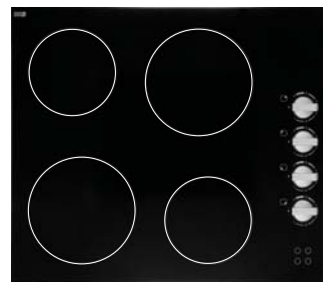

Ceramic Hob

PC4R

PC4R

- Type: Ceramic hi-light
- Hot hob warning light
- Manual knob control
- Operation LED
- Square edge glass
- Rapid response element